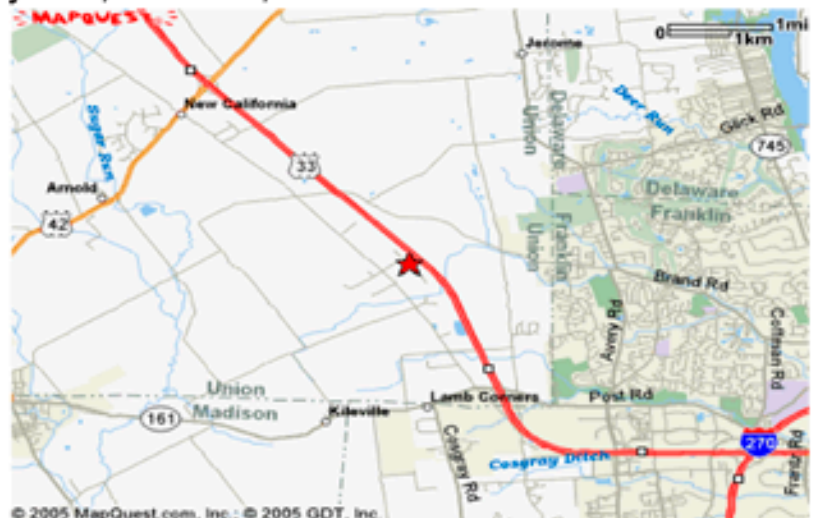

For more information:

Contact Heather Sanislo

614-210-0317

Toll Free 1-800-690-9933

Fax:614-210-0318

americanoutdooradvertising@rroho.com