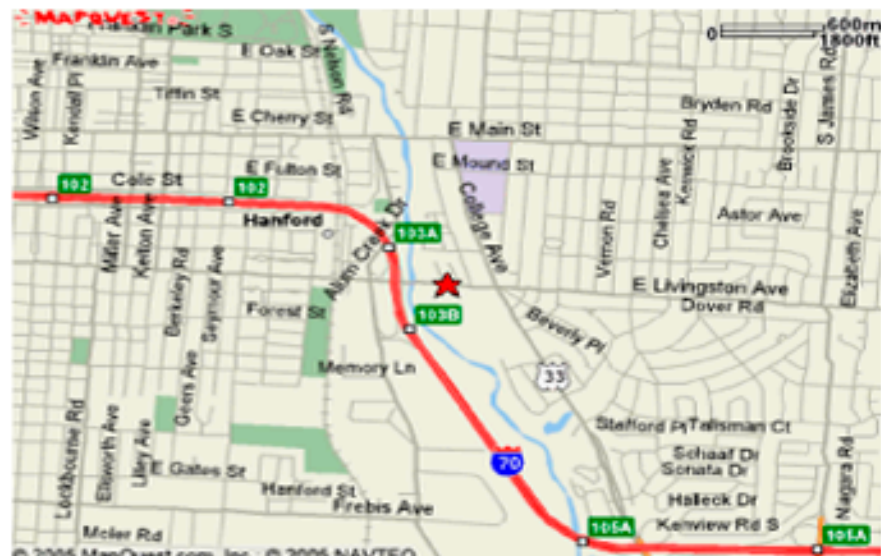

For more information:

Contact Chris Neary

614-451-3772

Toll Free 1-800-507-6111

aoa@rohio.com

Please visit our website for all of our billboard information: www.americanoutdooradvertising.net