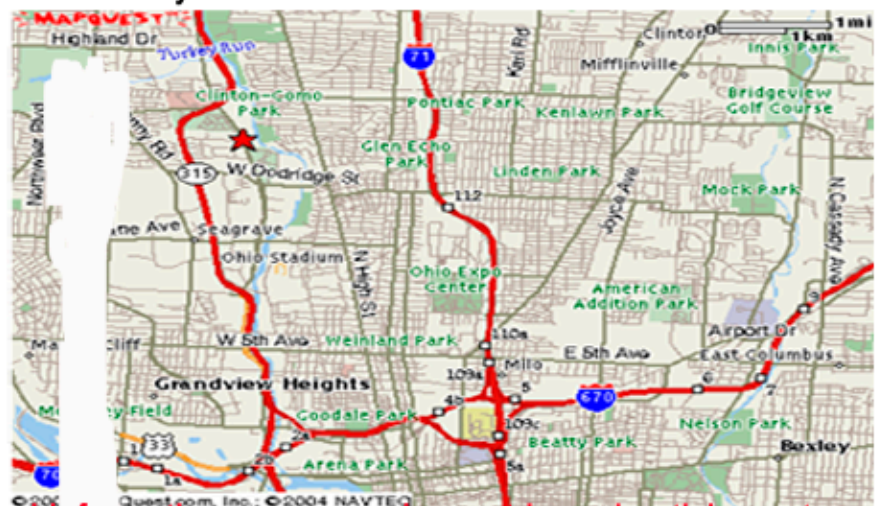

For more information:

Contact Chris Neary

614-451-3772

1-800-507-6111

aoa@columbus.rr.com

Please visit our website for all of our billboard information: www.americanoutdooradvertising.net