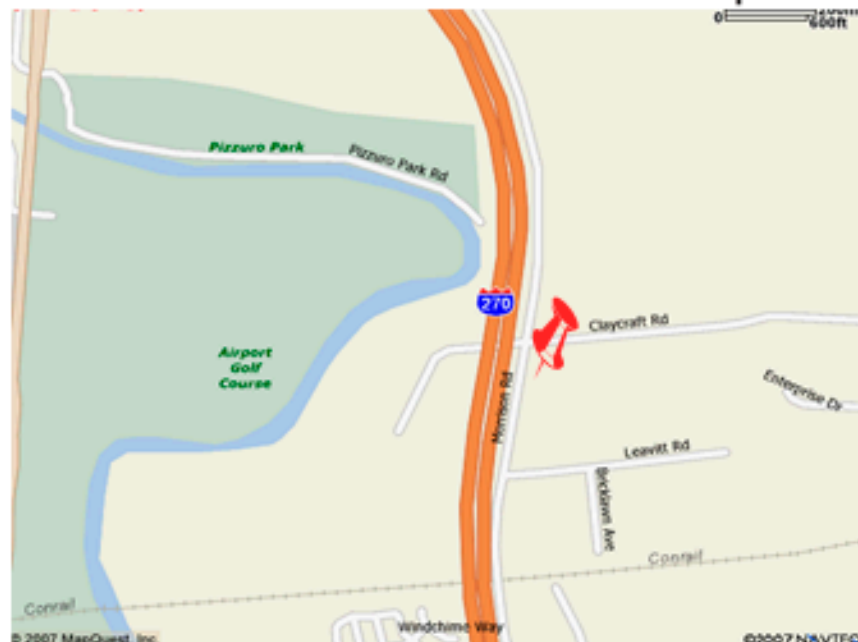

For more information:

Contact Heather Sanislo

614-210-0317

Toll Free 1-800-690-9933

Fax:614-210-0318

americanoutdooradvertising@rrohio.com