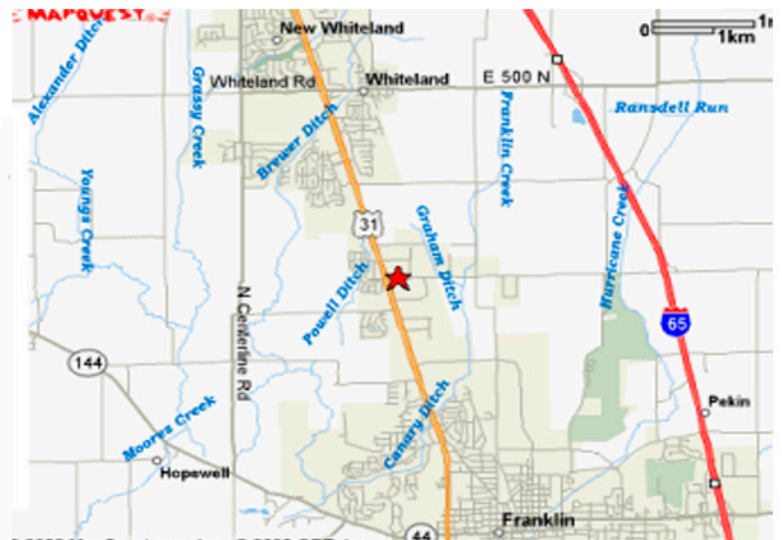

For more information:

Contact Chris Neary

614-451-3772

Toll Free 1-800-507-6111

aoa@columbus.rr.com

Please visit our website for all of our billboard information: www.americanoutdooradvertising.net