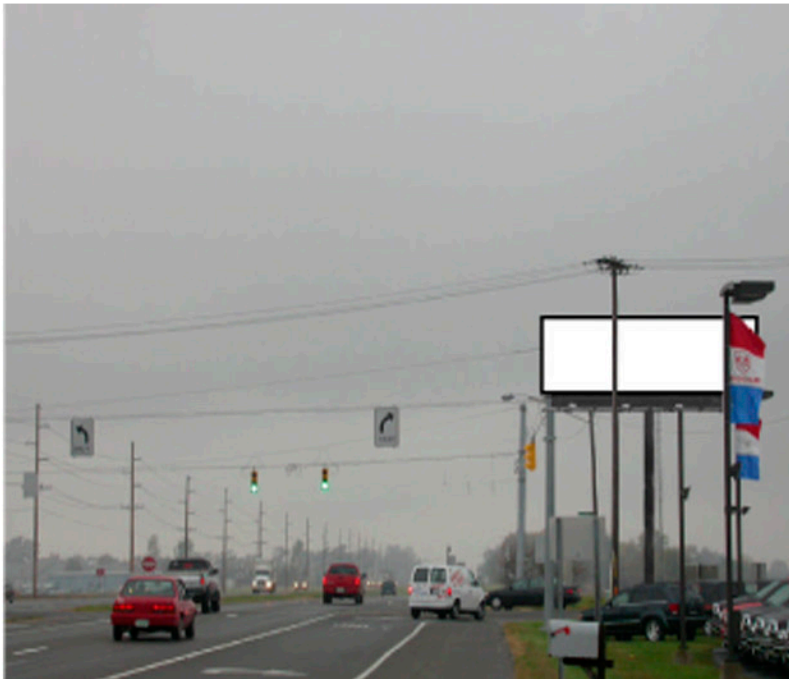

AMERICAN

Outdoor Advertising

IN 104-1

Board Details

Northbound Route 31

Illuminated dusk to midnight

Size: 14'x48'

Daily Traffic Count: 30,000

Tri-vision

Call for Pricing

One time production charge: \$1,700

Situated on the East side of Rt. 31, appx. 25' north of Earlywood Dr. This billboard faces south to target northbound traffic on Rt. 31.

For more information: