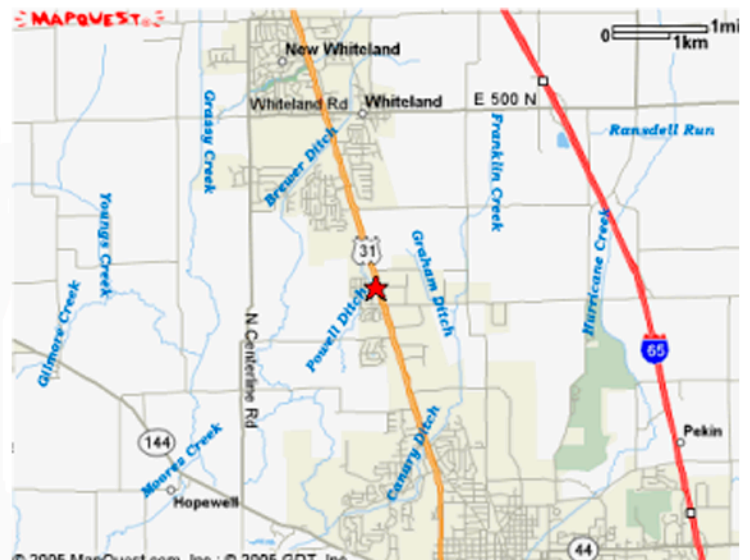

For more information:

Contact Chris Neary

614-451-3772

Toll Free 1-800-507-6111

aoa@columbus.rr.com

Please visit our website for all of our billboard information: www.americanoutdooradvertising.net