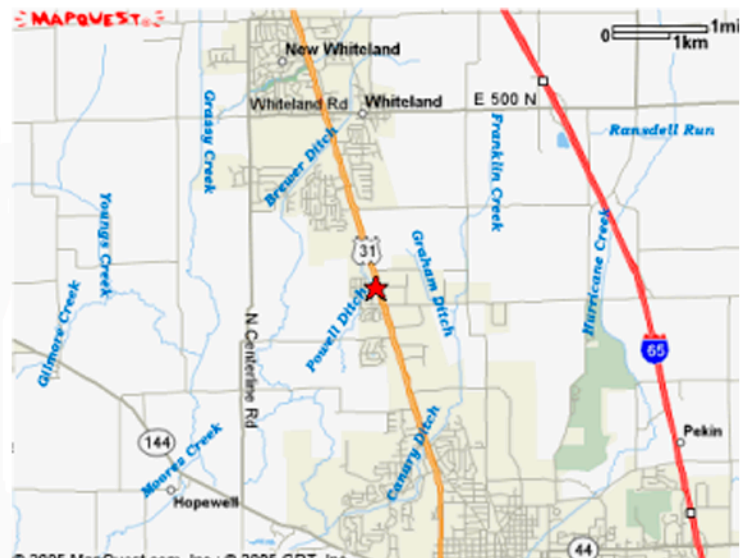

For more information:

Contact Chris Neary

614-451-3772

Toll Free 1-800-507-6111

aoa@columbus.rr.com

Please visit our website for all of our billboard information: www.americanoutdooradvertising.net