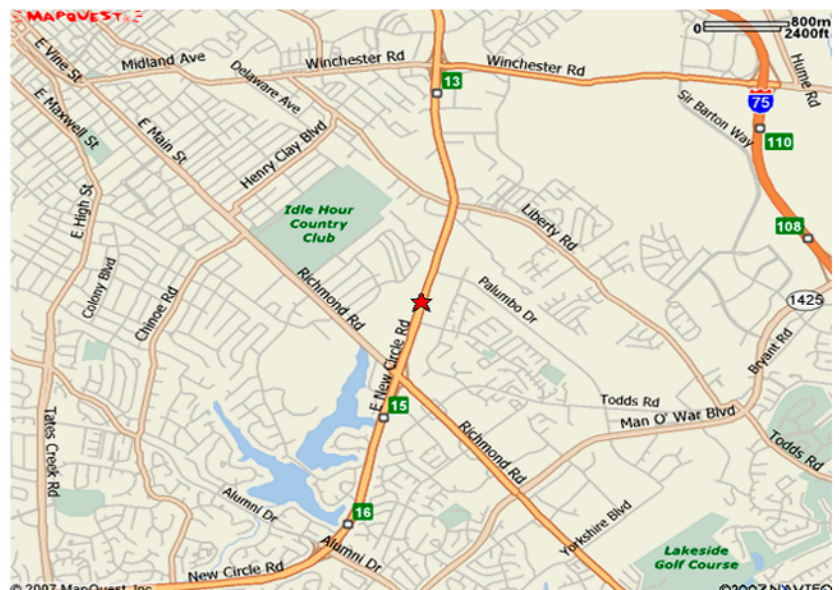

For more information:

Contact Heather Sanislo

614-210-0317

Toll Free 1-800-690-9933

Fax:614-210-0318

americanoutdooradvertising@rroho.com