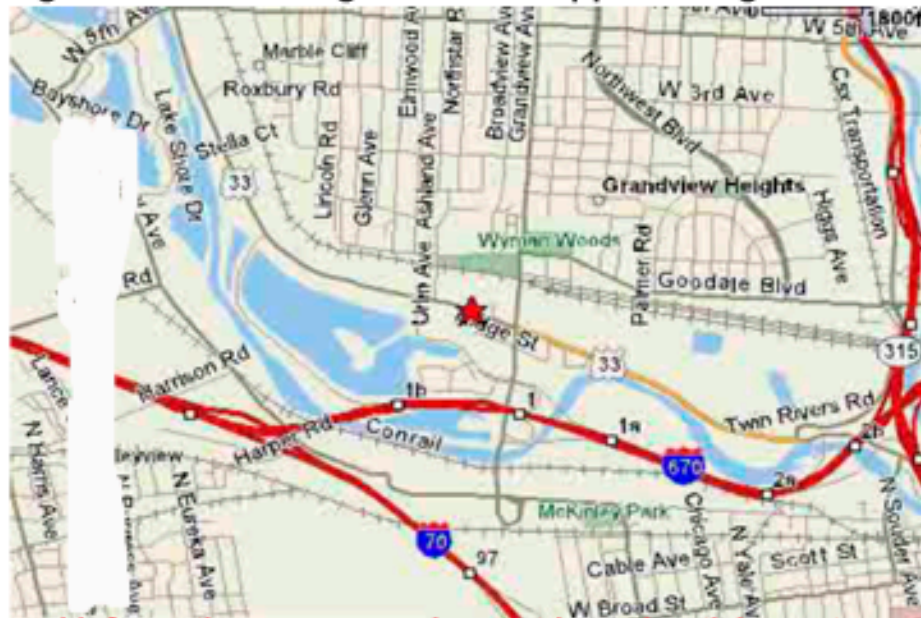

For more information:

Contact Chris Neary

614-451-3772

Toll Free: 1-800-507-6111

aoa@columbus.rr.com

Please visit our website for all of our billboard information: www.americanoutdooradvertising.net