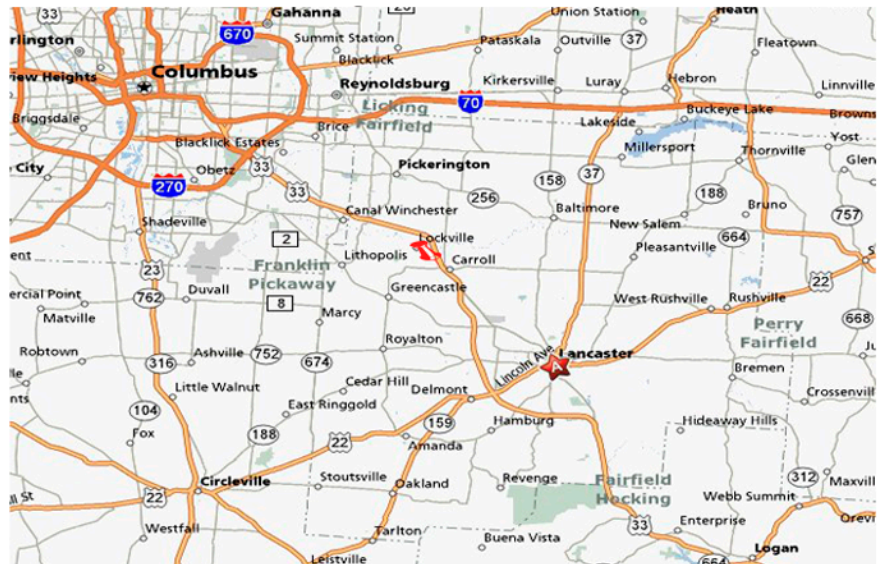

Northbound Route 33

Illuminated dusk to midnight

Size: 14'x48'

Daily Traffic Count: 35,000

SPACE COST: Call for Pricing

One time production charge: $1,700

Situated on the west side of Rt. 33, approximately 4,800' south of Lockville Rd., this billboard faces south to target northbound traffic headed toward Columbus.

For more information:

Contact Heather Sanislo

614-210-0317

Toll Free 1-800-690-9933

Fax: 614-210-0318

americanoutdooradvertising@rroho.com