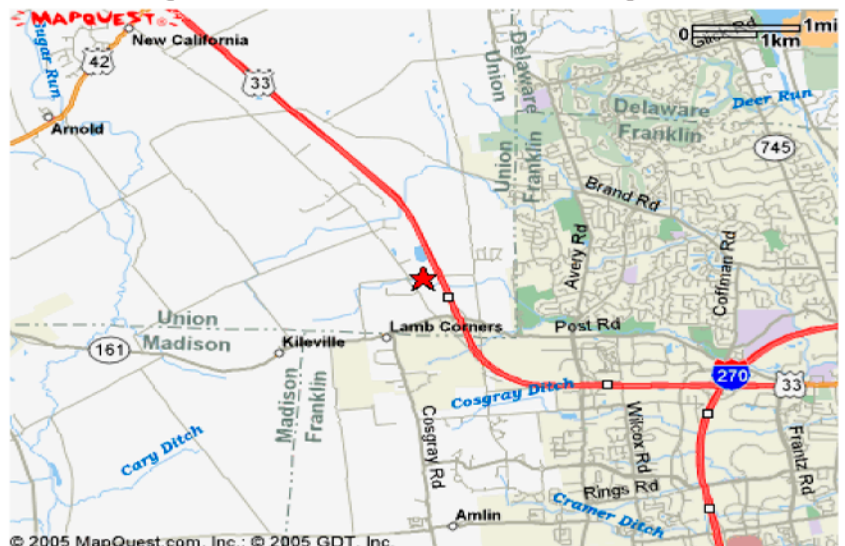

Please visit our website for all of our billboard information: www.americanoutdooradvertising.net