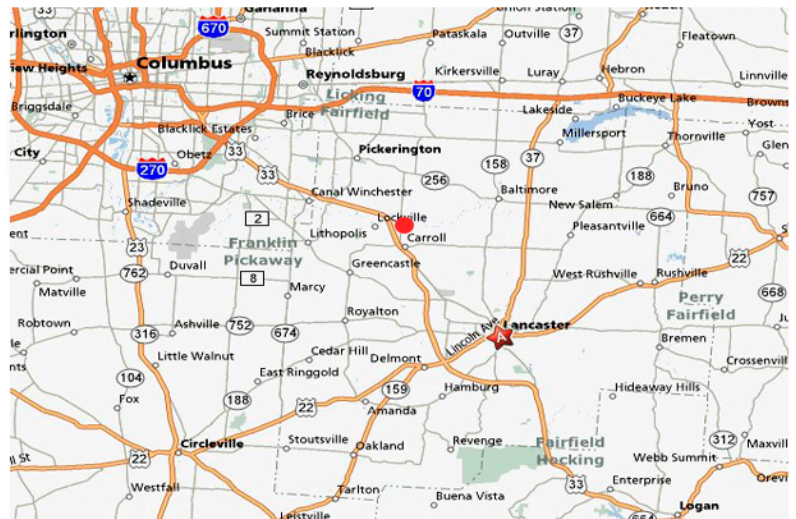

Please visit our website for all of our billboard information: www.americanoutdooradvertising.net